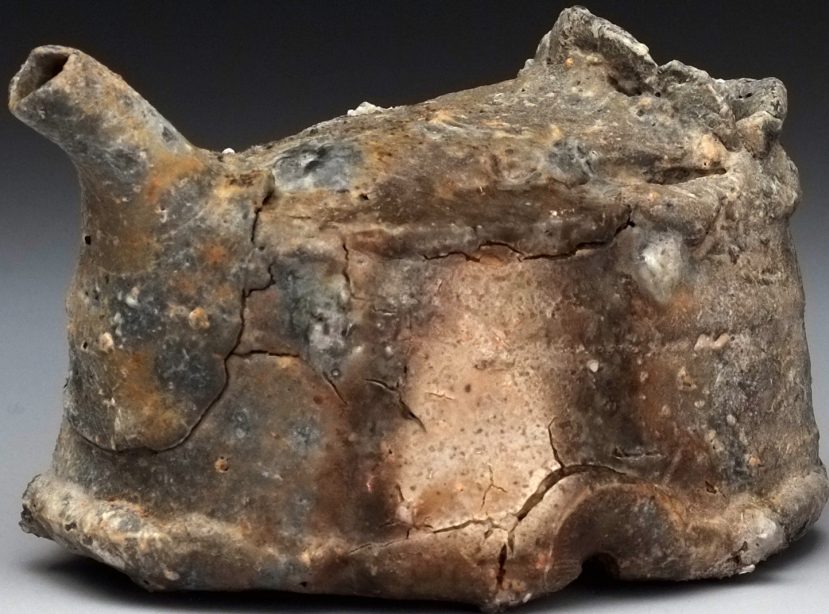

Ewer Set
2016
5" x 3" x 4" (each)
Wood Fired Stoneware-
Reduction Cooled