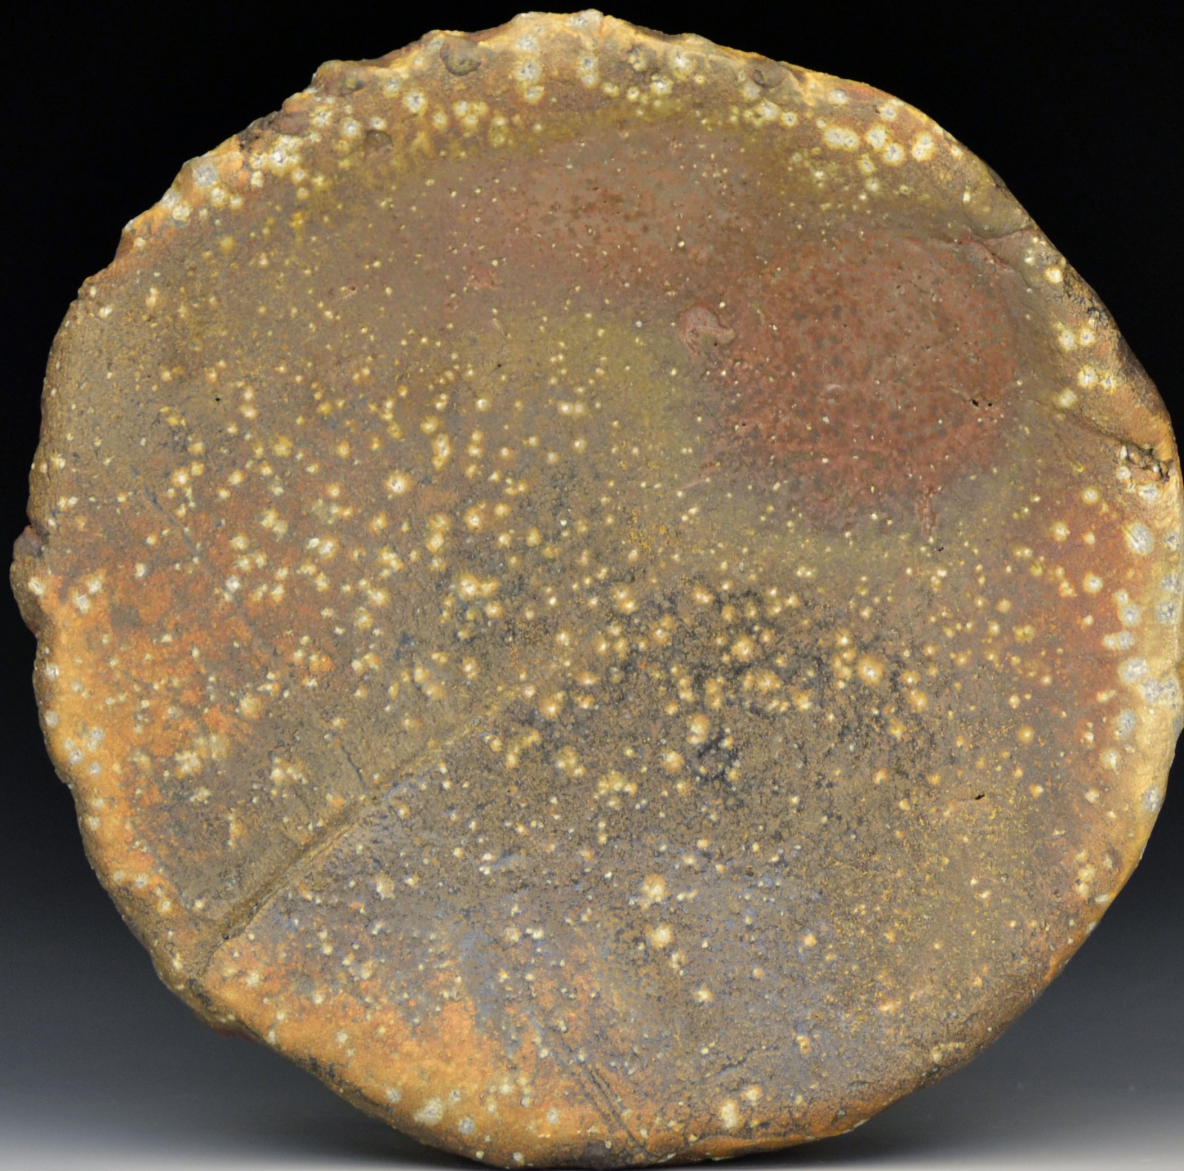

Wood Fired Stoneware-

Reduction Cooled

Plate and Bowl Set

2016

10" x 10" x 4"

Wood Fired Stoneware-

Reduction Cooled

Plate  
2016  
11" x 11" x 11"  
Wood Fired Stoneware-  
Reduction Cooled